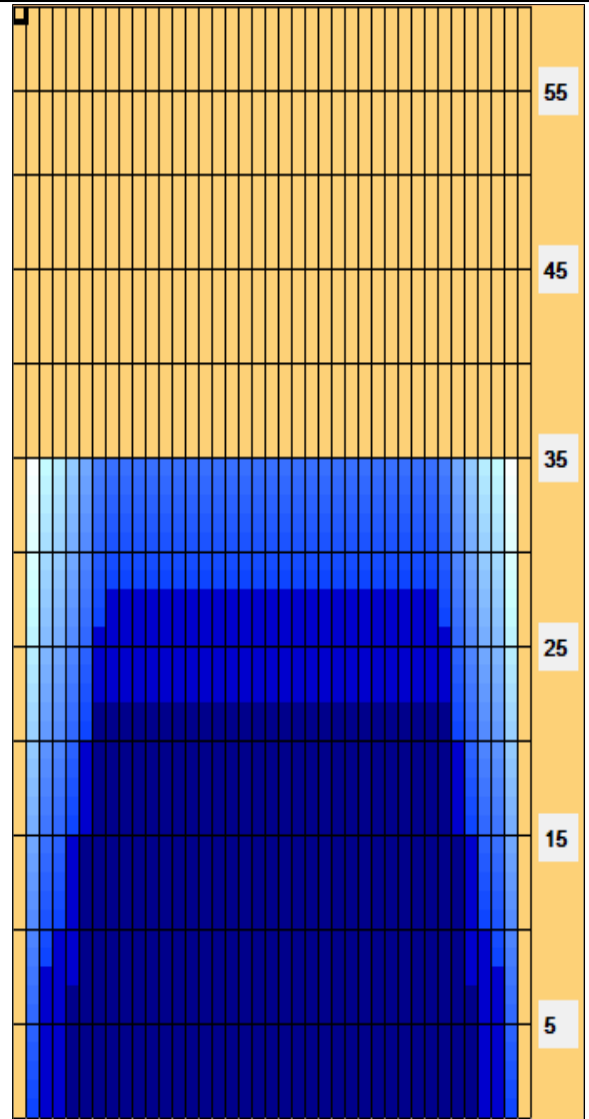

Kegel Sport Series - BOARDWALK V2 - 2135

Oil Pattern Distance: **35 Feet**
 Forward Oil Total: **14.9 mL**
 Forward Boards Crossed: **298 Boards**

Reverse Brush Drop: **33 Feet**
 Reverse Oil Total: **13.35 mL**
 Reverse Boards Crossed: **267 Boards**

Oil Per Board: **50 uL**
 Volume Oil Total: **28.25 mL**
 Total Boards Crossed: **565 Boards**

Start	Stop	Loads	Speed	Crossed	Start	End	Feet	T.Oil
1	2L 2R	1	14	37	0.0	0.0	0.0	1850
2	5L 5R	3	18	93	0.0	7.6	7.6	4650
3	6L 6R	3	18	87	7.6	15.2	7.6	4350
4	7L 7R	3	18	81	15.2	22.8	7.6	4050
5	2L 2R	0	22	0	22.8	26.0	3.2	0
6	2L 2R	0	26	0	26.0	35.0	9.0	0

Conditioner: Type In or Select One
 TransferType: Type In or Select One

Forward
 Reverse
 More

Start	Stop	Loads	Speed	Crossed	Start	End	Feet	T.Oil
1	2L 2R	0	30	0	35.0	28.0	-7.0	0
2	8L 8R	1	18	25	28.0	25.5	-2.5	1250
3	7L 7R	2	18	54	25.5	20.4	-5.1	2700
4	6L 6R	2	18	58	20.4	15.3	-5.1	2900
5	5L 5R	2	18	62	15.3	10.2	-5.1	3100
6	4L 4R	1	14	33	10.2	8.3	-1.9	1650
7	3L 3R	1	14	35	8.3	6.4	-1.9	1750
8	2L 2R	0	14	0	6.4	0.0	-6.4	0

Forward
 Reverse
 More

Item	3L-7L:18L-18R	8L-12L:18L-18R	13L-17L:18L-18R	18L-18R:17R-13R	18L-18R:12R-8R	18L-18R:7R-3R
Description	Outside Track:Middle	Middle Track:Middle	Inside Track:Middle	Middle: Inside Track	Middle:Middle Track	Middle:Outside Track
Track Zone Ratio	2.16	1	1	1	1	2.16