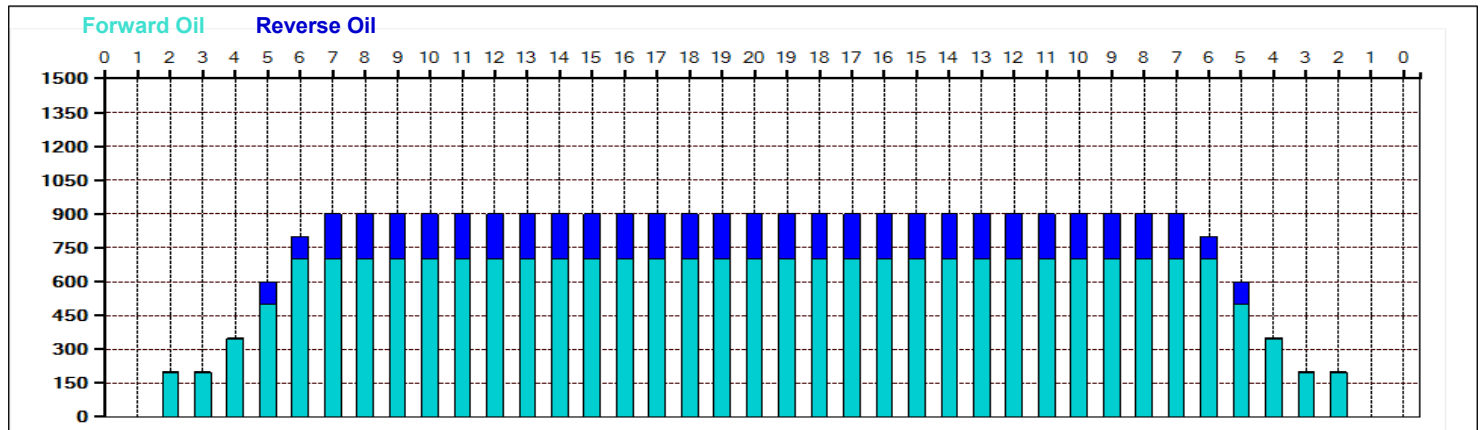

Oil Per Board: **50 uL**
 Volume Oil Total: **28.6 mL**
 Total Boards Crossed: **572 Boards**

| | Start | Stop | Loads | Speed | Crossed | Start | End | Feet | T.Oil |
|---|-------|------|-------|-------|---------|-------|------|------|-------|
| 1 | 2L | 2R | 4 | 14 | 148 | 0.0 | 7.0 | 7.0 | 7400 |
| 2 | 4L | 4R | 3 | 18 | 99 | 7.0 | 14.0 | 7.0 | 4950 |
| 3 | 5L | 5R | 3 | 18 | 93 | 14.0 | 21.0 | 7.0 | 4650 |
| 4 | 6L | 6R | 4 | 18 | 116 | 21.0 | 31.0 | 10.0 | 5800 |
| 5 | 2L | 2R | 0 | 26 | 0 | 31.0 | 37.0 | 6.0 | 0 |

Navigation: Forward Reverse More

Conditioner:
Type In or Select One

TransferType:
Type In or Select One

- Forward
- Reverse
- Combined
- Buff

| Item Description | 3L-7L:18L-18R Outside Track:Middle | 8L-12L:18L-18R Middle Track:Middle | 13L-17L:18L-18R Inside Track:Middle | 18L-18R:17R-13R Middle: Inside Track | 18L-18R:12R-8R Middle:Middle Track | 18L-18R:7R-3R Middle:Outside Track |
|------------------|---------------------------------------|---------------------------------------|--|---|---------------------------------------|---------------------------------------|
| Track Zone Ratio | 1.58 | 1 | 1 | 1 | 1 | 1.58 |

Coke Classic 2021 Day 2

| | | | | | |
|--------------------------------|-------------------|--------------------------------|-------------------|------------------------------|-------------------|
| Oil Pattern Distance: | 37 Feet | Reverse Brush Drop: | 37 Feet | Oil Per Board: | 50 uL |
| Forward Oil Total: | 22.8 mL | Reverse Oil Total: | 5.8 mL | Volume Oil Total: | 28.6 mL |
| Forward Boards Crossed: | 456 Boards | Reverse Boards Crossed: | 116 Boards | Total Boards Crossed: | 572 Boards |
