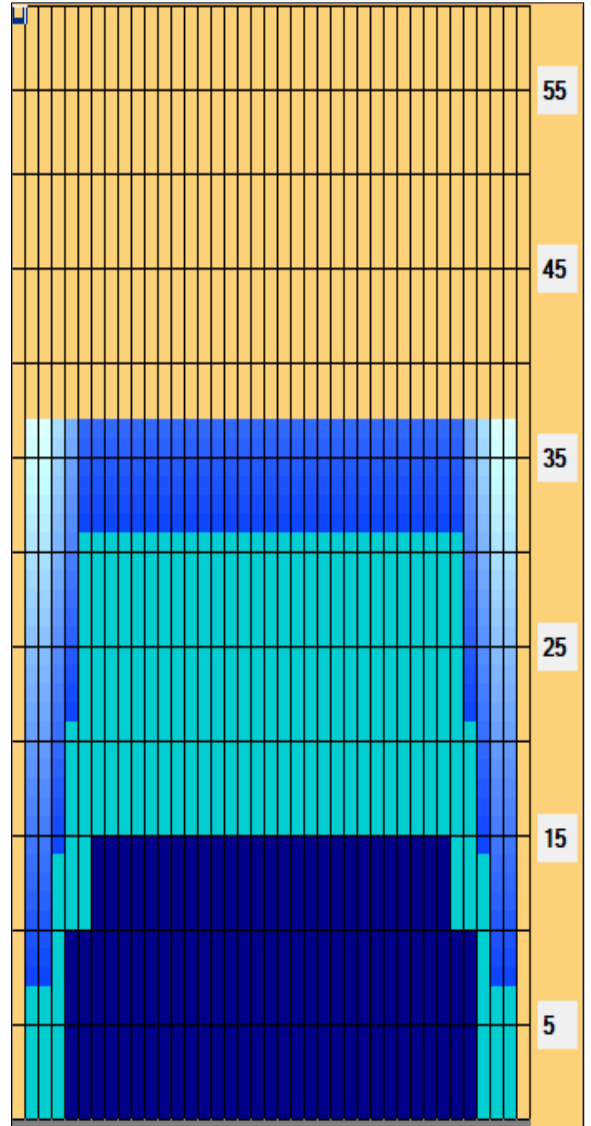

Coke Classic 2021 Day 2

Oil Pattern Distance: **37 Feet**
Forward Oil Total: **22.8 mL**
Forward Boards Crossed: **456 Boards**

Reverse Brush Drop: **37 Feet**
Reverse Oil Total: **5.8 mL**
Reverse Boards Crossed: **116 Boards**

Oil Per Board: **50 uL**
Volume Oil Total: **28.6 mL**
Total Boards Crossed: **572 Boards**

	Start	Stop	Loads	Speed	Crossed	Start	End	Feet	T.Oil
1	2L	2R	4	14	148	0.0	7.0	7.0	7400
2	4L	4R	3	18	99	7.0	14.0	7.0	4950
3	5L	5R	3	18	93	14.0	21.0	7.0	4650
4	6L	6R	4	18	116	21.0	31.0	10.0	5800
5	2L	2R	0	26	0	31.0	37.0	6.0	0

Navigation: Forward Reverse More

	Start	Stop	Loads	Speed	Crossed	Start	End	Feet	T.Oil
1	2L	2R	0	30	0	37.0	15.0	-22.0	0
2	7L	7R	2	18	54	15.0	10.0	-5.0	2700
3	5L	5R	2	14	62	10.0	7.0	-3.0	3100
4	2L	2R	0	14	0	7.0	0.0	-7.0	0

Navigation: Forward Reverse More

Conditioner:
Type In or Select One

TransferType:
Type In or Select One

- Forward
- Reverse
- Combined
- Buff