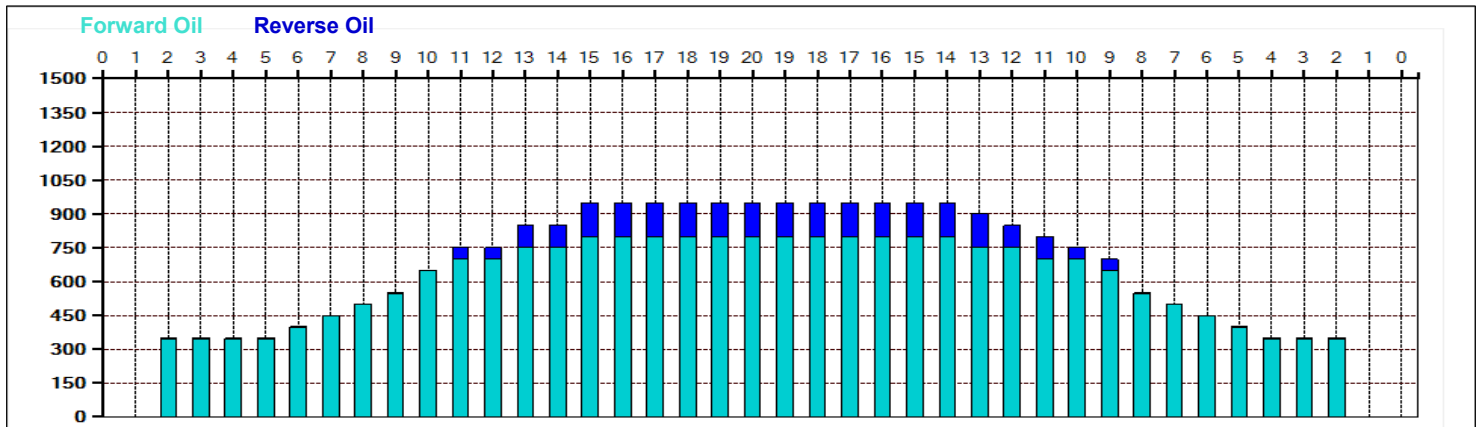

Oil Per Board: **50 uL**
 Volume Oil Total: **25.5 mL**
 Total Boards Crossed: **510 Boards**

	Start	Stop	Loads	Speed	Crossed	Start	End	Feet	T.Oil
1	2L	2R	7	10	259	0.0	9.0	9.0	12950
2	6L	5R	1	14	30	9.0	10.0	1.0	1500
3	7L	6R	1	14	28	10.0	11.0	1.0	1400
4	8L	7R	1	18	26	11.0	13.0	2.0	1300
5	9L	8R	1	18	24	13.0	15.0	2.0	1200
6	10L	9R	2	18	44	15.0	20.0	5.0	2200
7	11L	10R	1	18	20	20.0	22.0	2.0	1000
8	13L	12R	1	18	16	22.0	24.0	2.0	800
9	15L	14R	1	18	12	24.0	26.0	2.0	600
10	2L	2R	0	22	0	26.0	35.0	9.0	0
11	2L	2R	0	30	0	35.0	43.0	8.0	0

Navigation: Forward Reverse More

Conditioner:
Type In or Select One

TransferType:
Type In or Select One

- Forward
- Reverse
- Combined
- Buff

Item Description	3L-7L:18L-18R Outside Track:Middle	8L-12L:18L-18R Middle Track:Middle	13L-17L:18L-18R Inside Track:Middle	18L-18R:17R-13R Middle: Inside Track	18L-18R:12R-8R Middle:Middle Track	18L-18R:7R-3R Middle:Outside Track
Track Zone Ratio	2.5	1.48	1.04	1.01	1.3	2.32

Coke Classic 2021 Day 1

Oil Pattern Distance:	43 Feet	Reverse Brush Drop:	43 Feet	Oil Per Board:	50 uL
Forward Oil Total:	22.95 mL	Reverse Oil Total:	2.55 mL	Volume Oil Total:	25.5 mL
Forward Boards Crossed:	459 Boards	Reverse Boards Crossed:	51 Boards	Total Boards Crossed:	510 Boards
