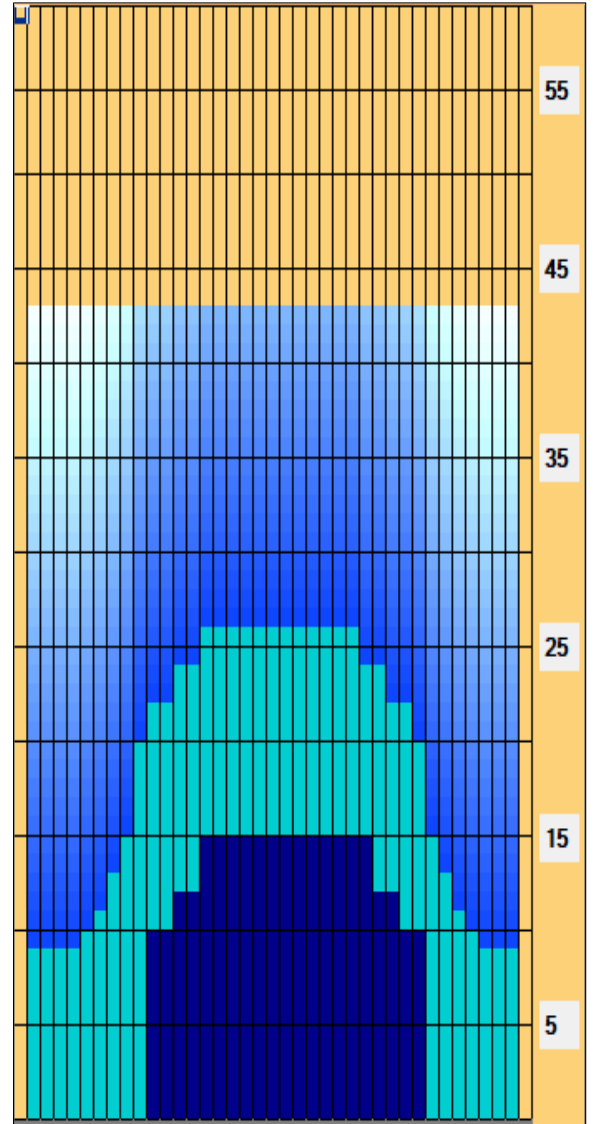

Coke Classic 2021 Day 1

Oil Pattern Distance: **43 Feet**
Forward Oil Total: **22.95 mL**
Forward Boards Crossed: **459 Boards**

Reverse Brush Drop: **43 Feet**
Reverse Oil Total: **2.55 mL**
Reverse Boards Crossed: **51 Boards**

Oil Per Board: **50 uL**
Volume Oil Total: **25.5 mL**
Total Boards Crossed: **510 Boards**

	Start	Stop	Loads	Speed	Crossed	Start	End	Feet	T.Oil
1	2L	2R	7	10	259	0.0	9.0	9.0	12950
2	6L	5R	1	14	30	9.0	10.0	1.0	1500
3	7L	6R	1	14	28	10.0	11.0	1.0	1400
4	8L	7R	1	18	26	11.0	13.0	2.0	1300
5	9L	8R	1	18	24	13.0	15.0	2.0	1200
6	10L	9R	2	18	44	15.0	20.0	5.0	2200
7	11L	10R	1	18	20	20.0	22.0	2.0	1000
8	13L	12R	1	18	16	22.0	24.0	2.0	800
9	15L	14R	1	18	12	24.0	26.0	2.0	600
10	2L	2R	0	22	0	26.0	35.0	9.0	0
11	2L	2R	0	30	0	35.0	43.0	8.0	0

Navigation: Forward Reverse More

	Start	Stop	Loads	Speed	Crossed	Start	End	Feet	T.Oil
1	2L	2R	0	30	0	43.0	15.0	-28.0	0
2	15L	13R	1	26	13	15.0	12.0	-3.0	650
3	13L	11R	1	18	17	12.0	10.0	-2.0	850
4	11L	9R	1	14	21	10.0	9.0	-1.0	1050
5	2L	2R	0	10	0	9.0	0.0	-9.0	0

Navigation: Forward Reverse More

Conditioner:
Type In or Select One

TransferType:
Type In or Select One

- Forward
- Reverse
- Combined
- Buff